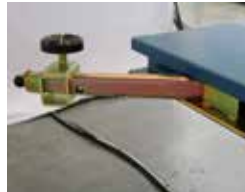

## FLEXIBLE AND FAST LIFTS

With movables swivelarms it is easy to reach the vehicles´ original lifting points even at wide vehicles.

### Herkules HM 1100

- 2.8 tons lifting capacity
- Fast lifting
- Available as on-ground or in-ground version
- As on-ground version (Herkules HM1100-01) no installation needed - ready to use immediately
- As on-ground version (Herkules HM1100-01) movable with an optional shaft