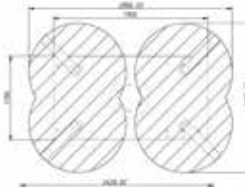

### Herkules HM 1100

- 2.8 tons lifting capacity
- Fast lifting
- Available as on-ground or in-ground version
- As on-ground version (Herkules HM1100-01) no installation needed - ready to use immediately
- As on-ground version (Herkules HM1100-01) movable with an optional shaft

### Herkules HM 3213

- 3.2 tons lifting capacity
- Only as in-ground version with or without CE-Stopp available
- Lifting height 1150 mm
- Flat swivel arms
- Easy installation due to rectangular layout

#### DIMENSIONS HERKULES HM 1100

Lifting height (in-ground/on-ground)	825 /930mm
Overdrive height (on-ground)	115 mm
Pit depth (in-ground)	115 mm

#### DIMENSIONS HERKULES HM 3213

Lifting height	1150 mm
Pit depth (in-ground)	160 mm